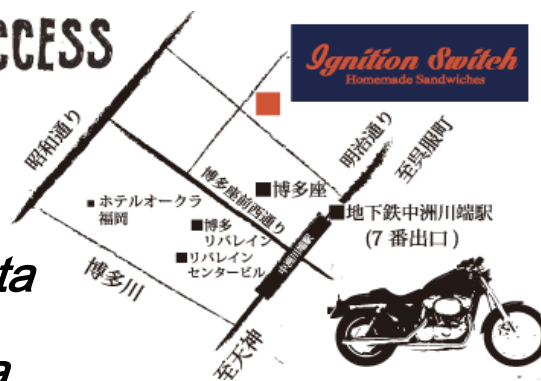

IGNITION SWITCH

TAKE OUT MENU

Container Fee Included

♠ **BLTCA** ¥850.

(Bacon, Lettuce, Tomato, Cheese, Avocado)

♣ **Special Pork cutlet Sandwich** ¥900.

(Pork Cutlet, Meat sause, Tomato, Cabbage)

♥ **Smoked Salmon & Avocado Salad Sand** ¥900.

(Smoked Salmon, Avocado, Rucola, Cheese)

♠ **Ignition Switch Club Sandwich** ¥1,200.

(Ham, Chiken, Tomato, Cheese)

◆ **Ignition Switch Club Wrap** ¥900.

(Chiken, Bacon, Cheese, Avocado, Tomato)

♥ **Assortment** ¥3,500~

ACCESS

Ignition Switch
8-11 Shimokawabata
Hakataku Fukuoka

☎ 092-262-5678